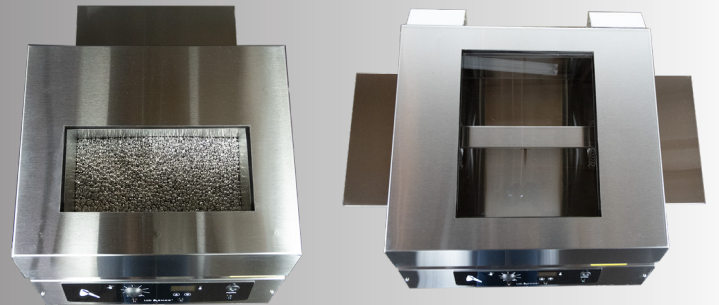

Introducing the Lab Armor Peltier Baths! Our new Peltier Bead Baths utilize thermoelectric cooling-and-heating (TEC-H) devices to supply heating or cooling to your needs.

Using the Patented Lab Armor Beads, the Peltier Bath provides a concurrent thermal and antimicrobial activity that helps to control the lab and personnel from invading organisms while thermally heating or cooling.

Features:

- Removable 7L Aluminum Basket (2 for the 14L)
- Temperature Range of 2°C-70°C
- Sealing Lid
- Acrylic Viewport
- Peltier TEC-H Device
- Capable of using NEMA 5-15P or EU1-16 Plug
- * Available in 7L and 14L Configurations
- Tested by Intertek to International Electrotechnical Commission 61010 safety standards

ETL CLASSIFIED

Intertek

Need Beads? Order a 7L Peltier Bath with 5L of beads 75409-707 or a 14L Peltier Bath with 10 L of Beads 75409-714.

Model	7L Peltier Bead Bath	14L Peltier Bead Bath
Part ID / SKU	75400-707	75400-714
Exterior Dimensions (w x d x h)	16.1" x 22.1" x 12.1" (408 x 562 x 308 mm)	30.4" x 24.2" x 12.2" (772 x 615 x 310 mm)
Weight w/Accessories	73.7 lb / 33.4 kg	135.1 lb / 61.3 kg
Temperature Uniformity	+/-0.6°C at 4°C +/-0.5°C at 37°C +/-1.5°C at 70°C	+/-1.2°C at 4°C +/-0.5°C at 37°C +/-1.3°C at 70°C
Temperature Range	2°C-70°C	2°C-70°C