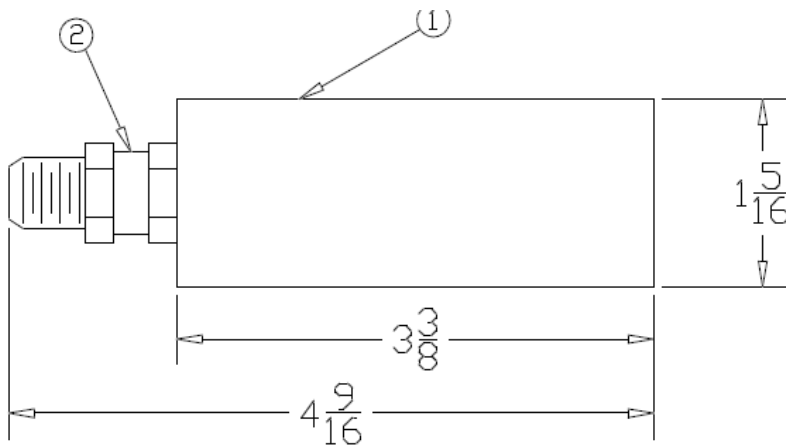

P/N 10615877