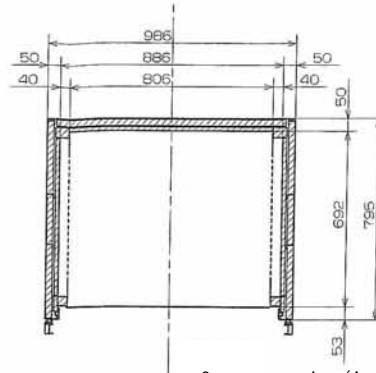

Dimensions

MCO-80IC-PA

Bottom

Ceiling

Cross section (A-A)

Left side

Front

Cross section (B-B)

Right side

Back