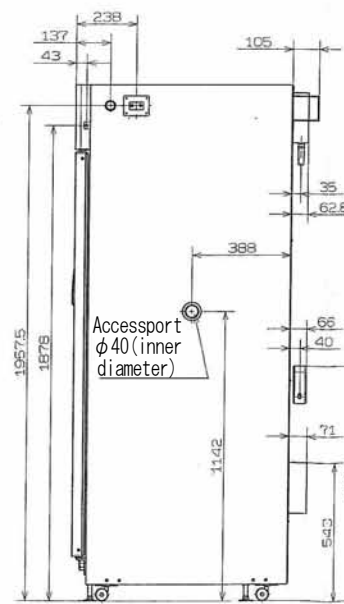

Dimensions

MCO-80IC-PA

Bottom

Ceiling

Cross section (A-A)

Left side

Front

Cross section (B-B)

Right side

Back