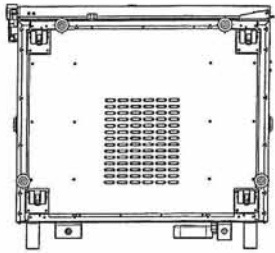

Dimensions

MCO-80IC-PA

Bottom

Ceiling

Cross section (A-A)

Left side

Front

Cross section (B-B)

Right side

Back