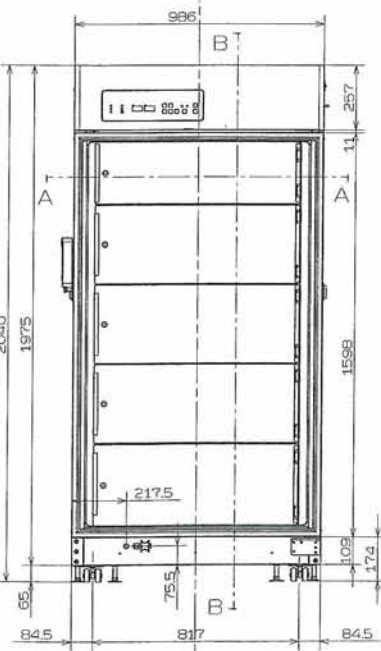

Dimensions

MCO-80IC-PA

Bottom

Ceiling

Cross section (A-A)

Left side

Front

Cross section (B-B)

Right side

Back