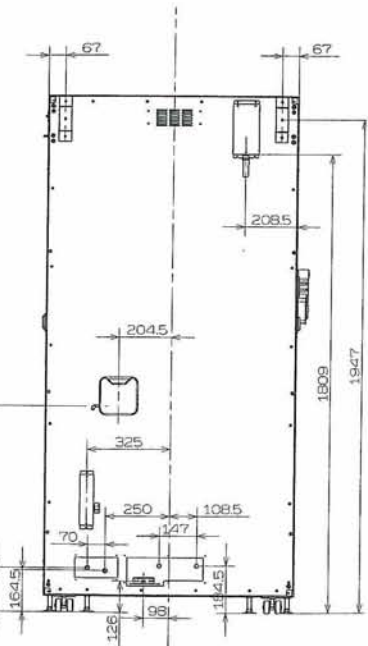

Dimensions

MCO-80IC-PA

Bottom

Ceiling

Cross section (A-A)

Left side

Front

Cross section (B-B)

Right side

Back