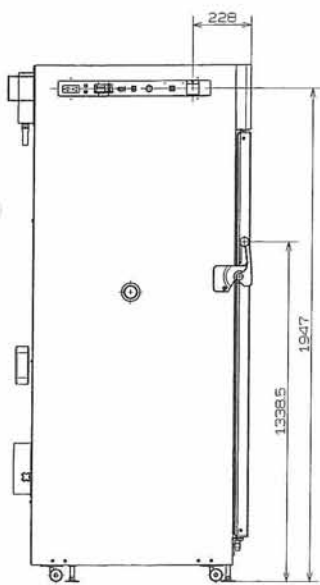

Dimensions

MCO-80IC-PA

Bottom

Ceiling

Cross section (A-A)

Left side

Front

Cross section (B-B)

Right side

Back