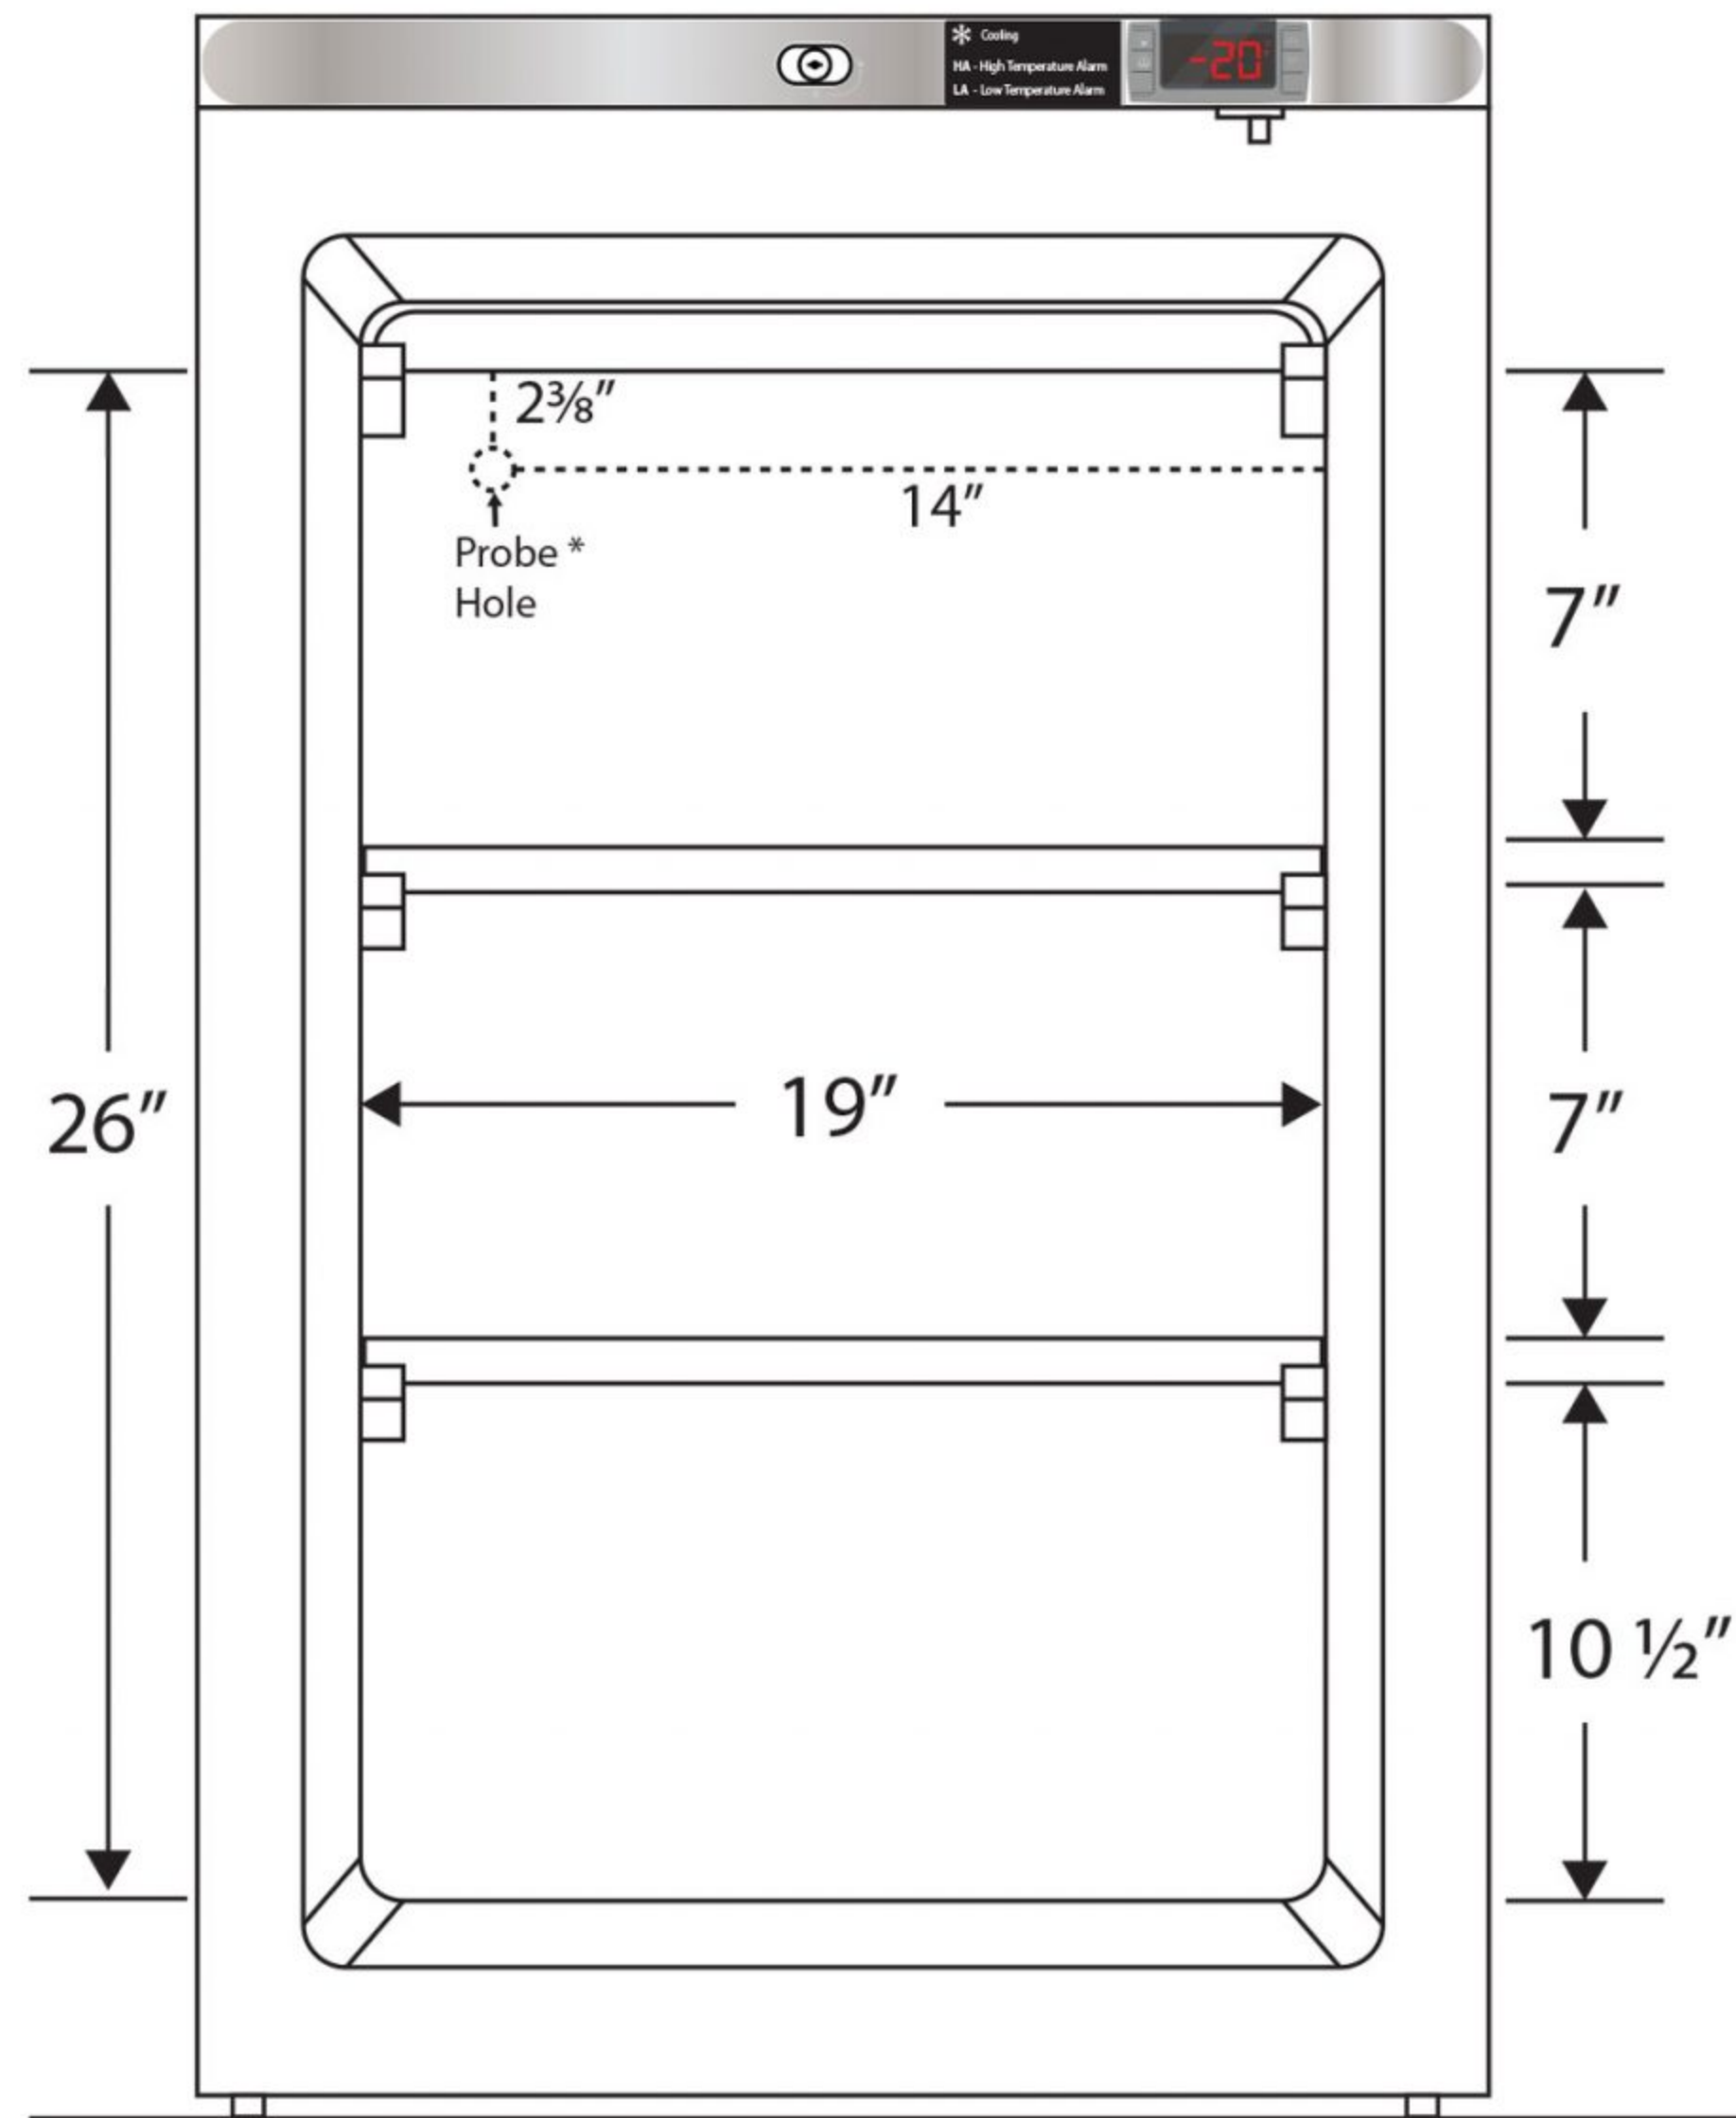

Interior BSI-FFP-04

CUTSHEET

Front View

Side View

Cu. Ft	Defrost	Door	Int Door	Shelves	Interior Dim.			Refrigerant	H.P.	Amps	Weight
					W"	D"	H"				
4	Manual	1 Solid	0	2 Fixed	19	16	26	R600a	1/8	1.4	91 lbs.

Note: Interior dimensions are estimates and subject to change without notice