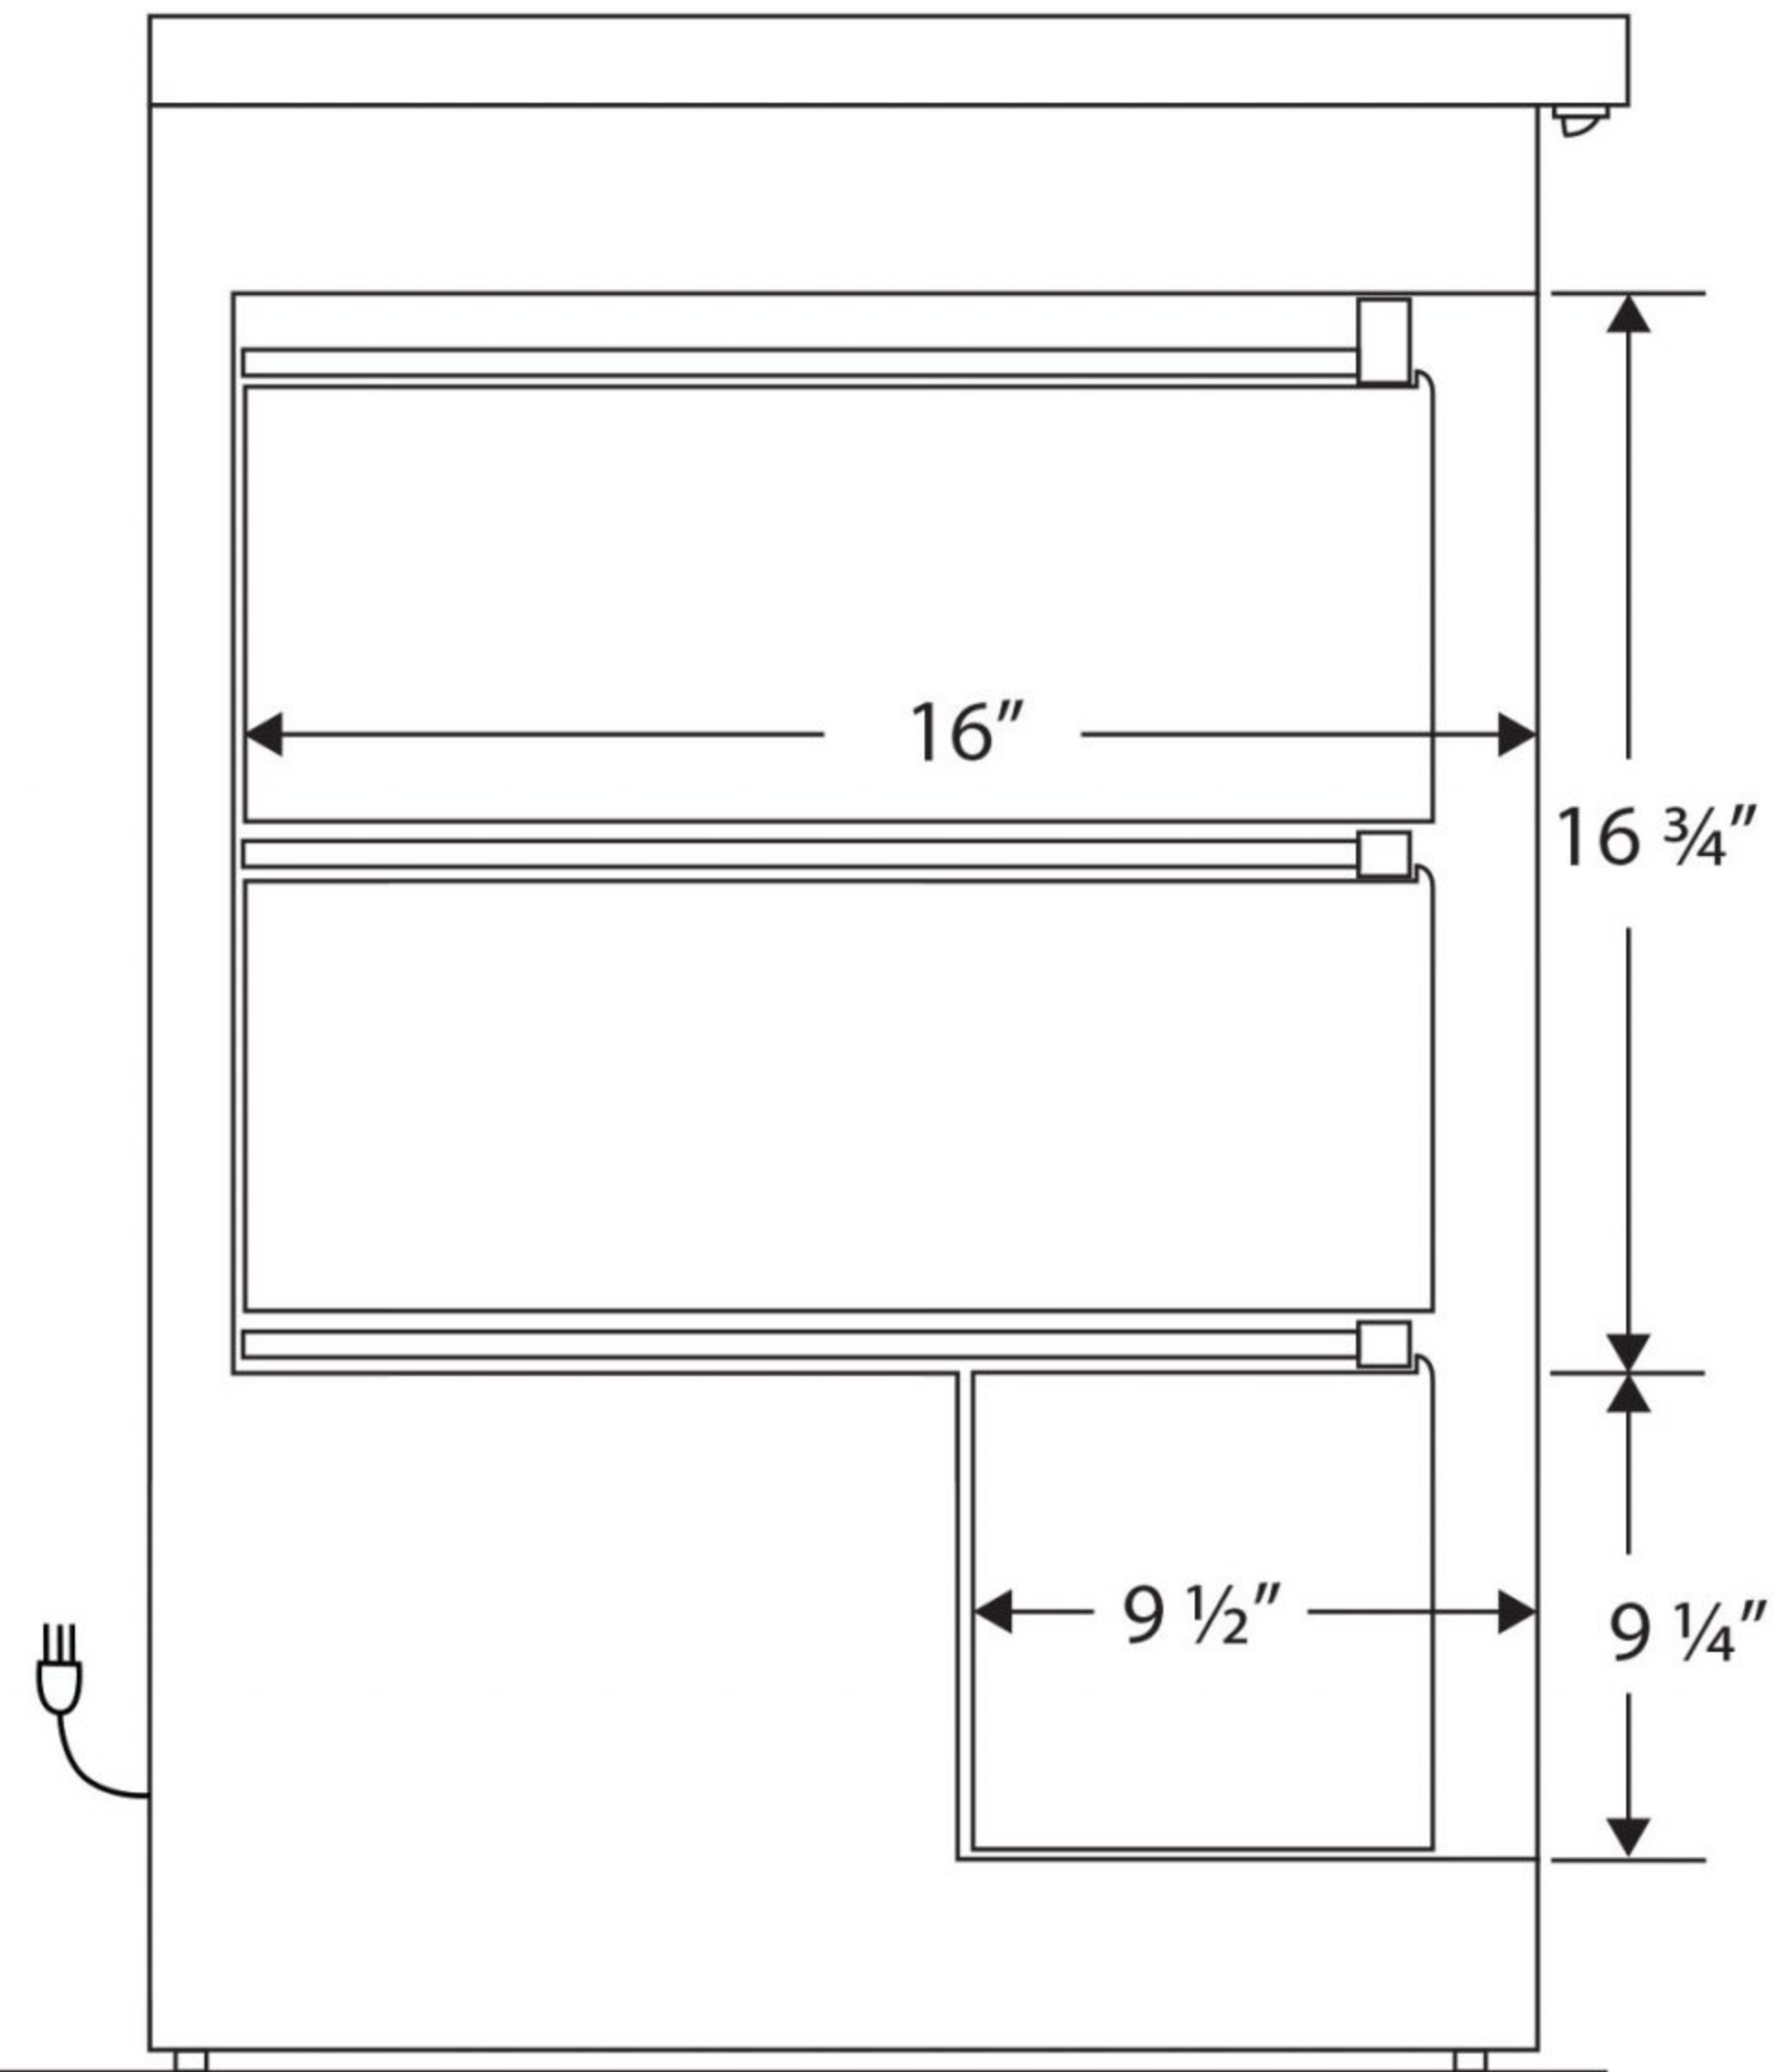

Interior BSI-FFP-04

CUTSHEET

Front View

Side View

Cu. Ft	Defrost	Door	Int Door	Shelves	Interior Dim.			Refrigerant	H.P.	Amps	Weight
					W"	D"	H"				
4	Manual	1 Solid	0	2 Fixed	19	16	26	R600a	1/8	1.4	91 lbs.

Note: Interior dimensions are estimates and subject to change without notice