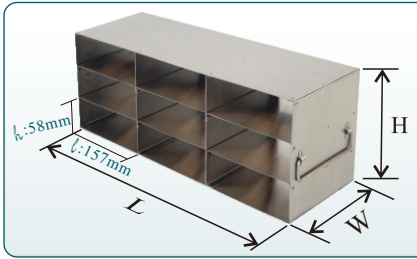

Upright Freezer Racks

For 100-Cell Hinged Top Plastic Storage Boxes

[Check page 107 for Boxes]

- Made of corrosion resistant stainless steel.
- Security lock devices are available for each rack.

Rack Only

New

New

New

New

New

New