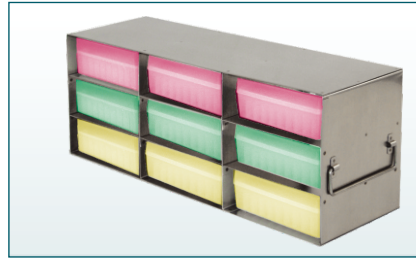

## For 100-Cell Hinged Top Plastic Storage Boxes

[ Check page 107 for Boxes ]

- ◆ Made of corrosion resistant stainless steel.
- ◆ Security lock devices are available for each rack.

Rack Only

Rack w/100-Cell Hinged Plastic Storage Box