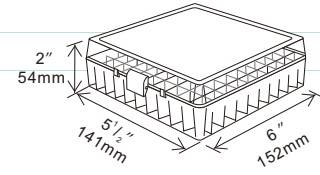

Upright Freezer Racks

For 100-Cell Hinged Top Plastic Storage Boxes

[Check page 107 for Boxes]

- Made of corrosion resistant stainless steel.
- Security lock devices are available for each rack.