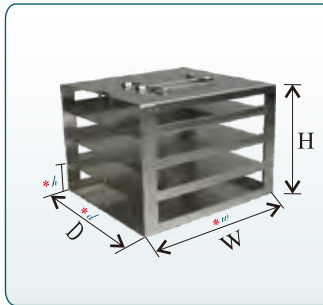

Chest Freezer Racks

For 100-Place Slide Boxes

L1 x W1 x H1: 8.25" x 7.0" x 1.34"
210 x 178 x 34mm

- ◆ Made of corrosion resistant stainless steel.
- ◆ Locking rods are included.
- ◆ Security lock devices are available for each rack.

Part Number	Dimension H x D x W	Compartment Size h x d x w	Capacity	Lock Device Option*	Shipping Weight(lb/Kg)
CFS-100-4	6 ⁷ / ₁₆ x 7 ⁵ / ₁₆ x 8 ¹¹ / ₁₆ inch 164 x 185 x 220 mm	1 ⁹ / ₁₆ x 7 ¹ / ₈ x 8 ³ / ₈ inch 38.5 x 181 x 212 mm	4	DR25-06	2.7 / 1.21
CFS-100-6	9 ¹ / ₂ x 7 ⁵ / ₁₆ x 8 ¹¹ / ₁₆ inch 242 x 185 x 220 mm	1 ⁹ / ₁₆ x 7 ¹ / ₈ x 8 ³ / ₈ inch 38.5 x 181 x 212 mm	6	DR25-09	3.7 / 1.68
CFS-100-8	12 ⁵ / ₈ x 7 ⁵ / ₁₆ x 8 ¹¹ / ₁₆ inch 320 x 185 x 220 mm	1 ⁹ / ₁₆ x 7 ¹ / ₈ x 8 ³ / ₈ inch 38.5 x 181 x 212 mm	8	DR25-12	4.6 / 2.10
CFS-100-10	15 ¹¹ / ₁₆ x 7 ⁵ / ₁₆ x 8 ¹¹ / ₁₆ inch 398 x 185 x 220 mm	1 ⁹ / ₁₆ x 7 ¹ / ₈ x 8 ³ / ₈ inch 38.5 x 181 x 212 mm	10	DR25-15	5.5 / 2.50
CFS-100-12	18 ³ / ₄ x 7 ⁵ / ₁₆ x 8 ¹¹ / ₁₆ inch 476 x 185 x 220 mm	1 ⁹ / ₁₆ x 7 ¹ / ₈ x 8 ³ / ₈ inch 38.5 x 181 x 212 mm	12	DR25-18	6.5 / 2.96
CFS-100-14	21 ¹³ / ₁₆ x 7 ⁵ / ₁₆ x 8 ¹¹ / ₁₆ inch 554 x 185 x 220 mm	1 ⁹ / ₁₆ x 7 ¹ / ₈ x 8 ³ / ₈ inch 38.5 x 181 x 212 mm	14	DR25-21	7.5 / 3.40
CFS-100-16	24 ⁷ / ₈ x 7 ⁵ / ₁₆ x 8 ¹¹ / ₁₆ inch 632 x 185 x 220 mm	1 ⁹ / ₁₆ x 7 ¹ / ₈ x 8 ³ / ₈ inch 38.5 x 181 x 212 mm	16	DR25-24	8.4 / 3.80
CFS-100-18	27 ¹⁵ / ₁₆ x 7 ⁵ / ₁₆ x 8 ¹¹ / ₁₆ inch 710 x 185 x 220 mm	1 ⁹ / ₁₆ x 7 ¹ / ₈ x 8 ³ / ₈ inch 38.5 x 181 x 212 mm	18	DR25-27	9.3 / 4.20
CFS-100-20	31 x 7 ⁵ / ₁₆ x 8 ¹¹ / ₁₆ inch 788 x 185 x 220 mm	1 ⁹ / ₁₆ x 7 ¹ / ₈ x 8 ³ / ₈ inch 38.5 x 181 x 212 mm	20	DR25-30	10.4 / 4.70