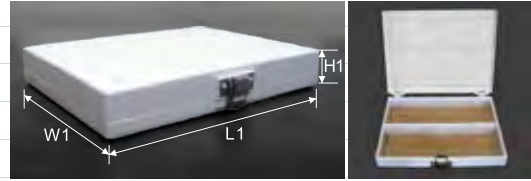

Chest Freezer Racks

For 100-Place Slide Boxes

L1 x W1 x H1: 8.25" x 7.0" x 1.34"
210 x 178 x 34mm

- ◆ Made of corrosion resistant stainless steel.
- ◆ Locking rods are included.
- ◆ Security lock devices are available for each rack.

Part Number	Dimension H x D x W	Compartment Size h x d x w	Capacity	Lock Device Option*	Shipping Weight(lb/Kg)
CFS-100-4	6 ⁷ / ₁₆ x 7 ⁵ / ₁₆ x 8 ¹¹ / ₁₆ inch 164 x 185 x 220 mm	1 ⁹ / ₁₆ x 7 ¹ / ₈ x 8 ³ / ₈ inch 38.5 x 181 x 212 mm	4	DR25-06	2.7 / 1.21
CFS-100-6	9 ¹ / ₂ x 7 ⁵ / ₁₆ x 8 ¹¹ / ₁₆ inch 242 x 185 x 220 mm	1 ⁹ / ₁₆ x 7 ¹ / ₈ x 8 ³ / ₈ inch 38.5 x 181 x 212 mm	6	DR25-09	3.7 / 1.68
CFS-100-8	12 ⁵ / ₈ x 7 ⁵ / ₁₆ x 8 ¹¹ / ₁₆ inch 320 x 185 x 220 mm	1 ⁹ / ₁₆ x 7 ¹ / ₈ x 8 ³ / ₈ inch 38.5 x 181 x 212 mm	8	DR25-12	4.6 / 2.10
CFS-100-10	15 ¹¹ / ₁₆ x 7 ⁵ / ₁₆ x 8 ¹¹ / ₁₆ inch 398 x 185 x 220 mm	1 ⁹ / ₁₆ x 7 ¹ / ₈ x 8 ³ / ₈ inch 38.5 x 181 x 212 mm	10	DR25-15	5.5 / 2.50
CFS-100-12	18 ³ / ₄ x 7 ⁵ / ₁₆ x 8 ¹¹ / ₁₆ inch 476 x 185 x 220 mm	1 ⁹ / ₁₆ x 7 ¹ / ₈ x 8 ³ / ₈ inch 38.5 x 181 x 212 mm	12	DR25-18	6.5 / 2.96
CFS-100-14	21 ¹³ / ₁₆ x 7 ⁵ / ₁₆ x 8 ¹¹ / ₁₆ inch 554 x 185 x 220 mm	1 ⁹ / ₁₆ x 7 ¹ / ₈ x 8 ³ / ₈ inch 38.5 x 181 x 212 mm	14	DR25-21	7.5 / 3.40
CFS-100-16	24 ⁷ / ₈ x 7 ⁵ / ₁₆ x 8 ¹¹ / ₁₆ inch 632 x 185 x 220 mm	1 ⁹ / ₁₆ x 7 ¹ / ₈ x 8 ³ / ₈ inch 38.5 x 181 x 212 mm	16	DR25-24	8.4 / 3.80
CFS-100-18	27 ¹⁵ / ₁₆ x 7 ⁵ / ₁₆ x 8 ¹¹ / ₁₆ inch 710 x 185 x 220 mm	1 ⁹ / ₁₆ x 7 ¹ / ₈ x 8 ³ / ₈ inch 38.5 x 181 x 212 mm	18	DR25-27	9.3 / 4.20
CFS-100-20	31 x 7 ⁵ / ₁₆ x 8 ¹¹ / ₁₆ inch 788 x 185 x 220 mm	1 ⁹ / ₁₆ x 7 ¹ / ₈ x 8 ³ / ₈ inch 38.5 x 181 x 212 mm	20	DR25-30	10.4 / 4.70